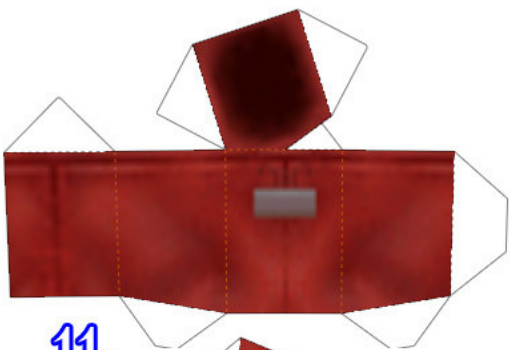

FINAL FANTASY X LULU'S CAT SITH DOLL

dot-dash lines:
fold up (valley fold)

dashed lines:
fold down (mountain fold)

32.

31.

30.

29.

8.

38.

13.

14.

36.

37.

11.

33.

34.