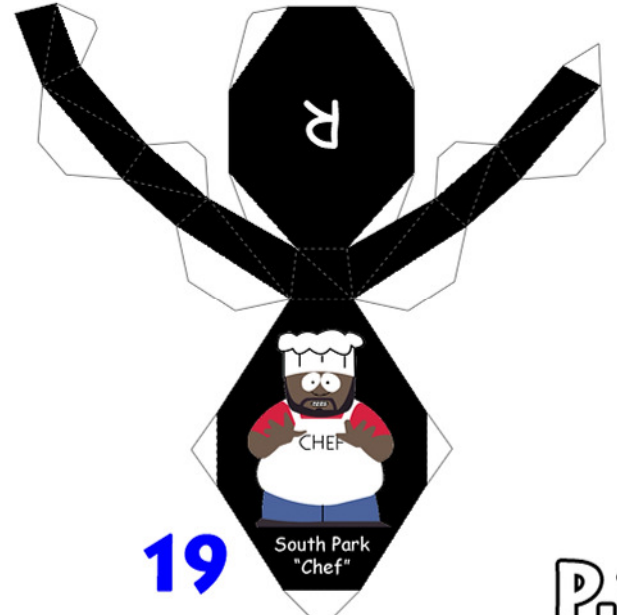

24

23

dot-dash lines:  
fold up (valley fold)

dashed lines:  
fold down (mountain fold)

22

16

18

21

20

25

15

R

17

19

South Park  
"Chef"

# SOUTH PARK "CHEF" PAPERCRAFT MODEL

valley fold!

valley fold!

CHEF

A

A