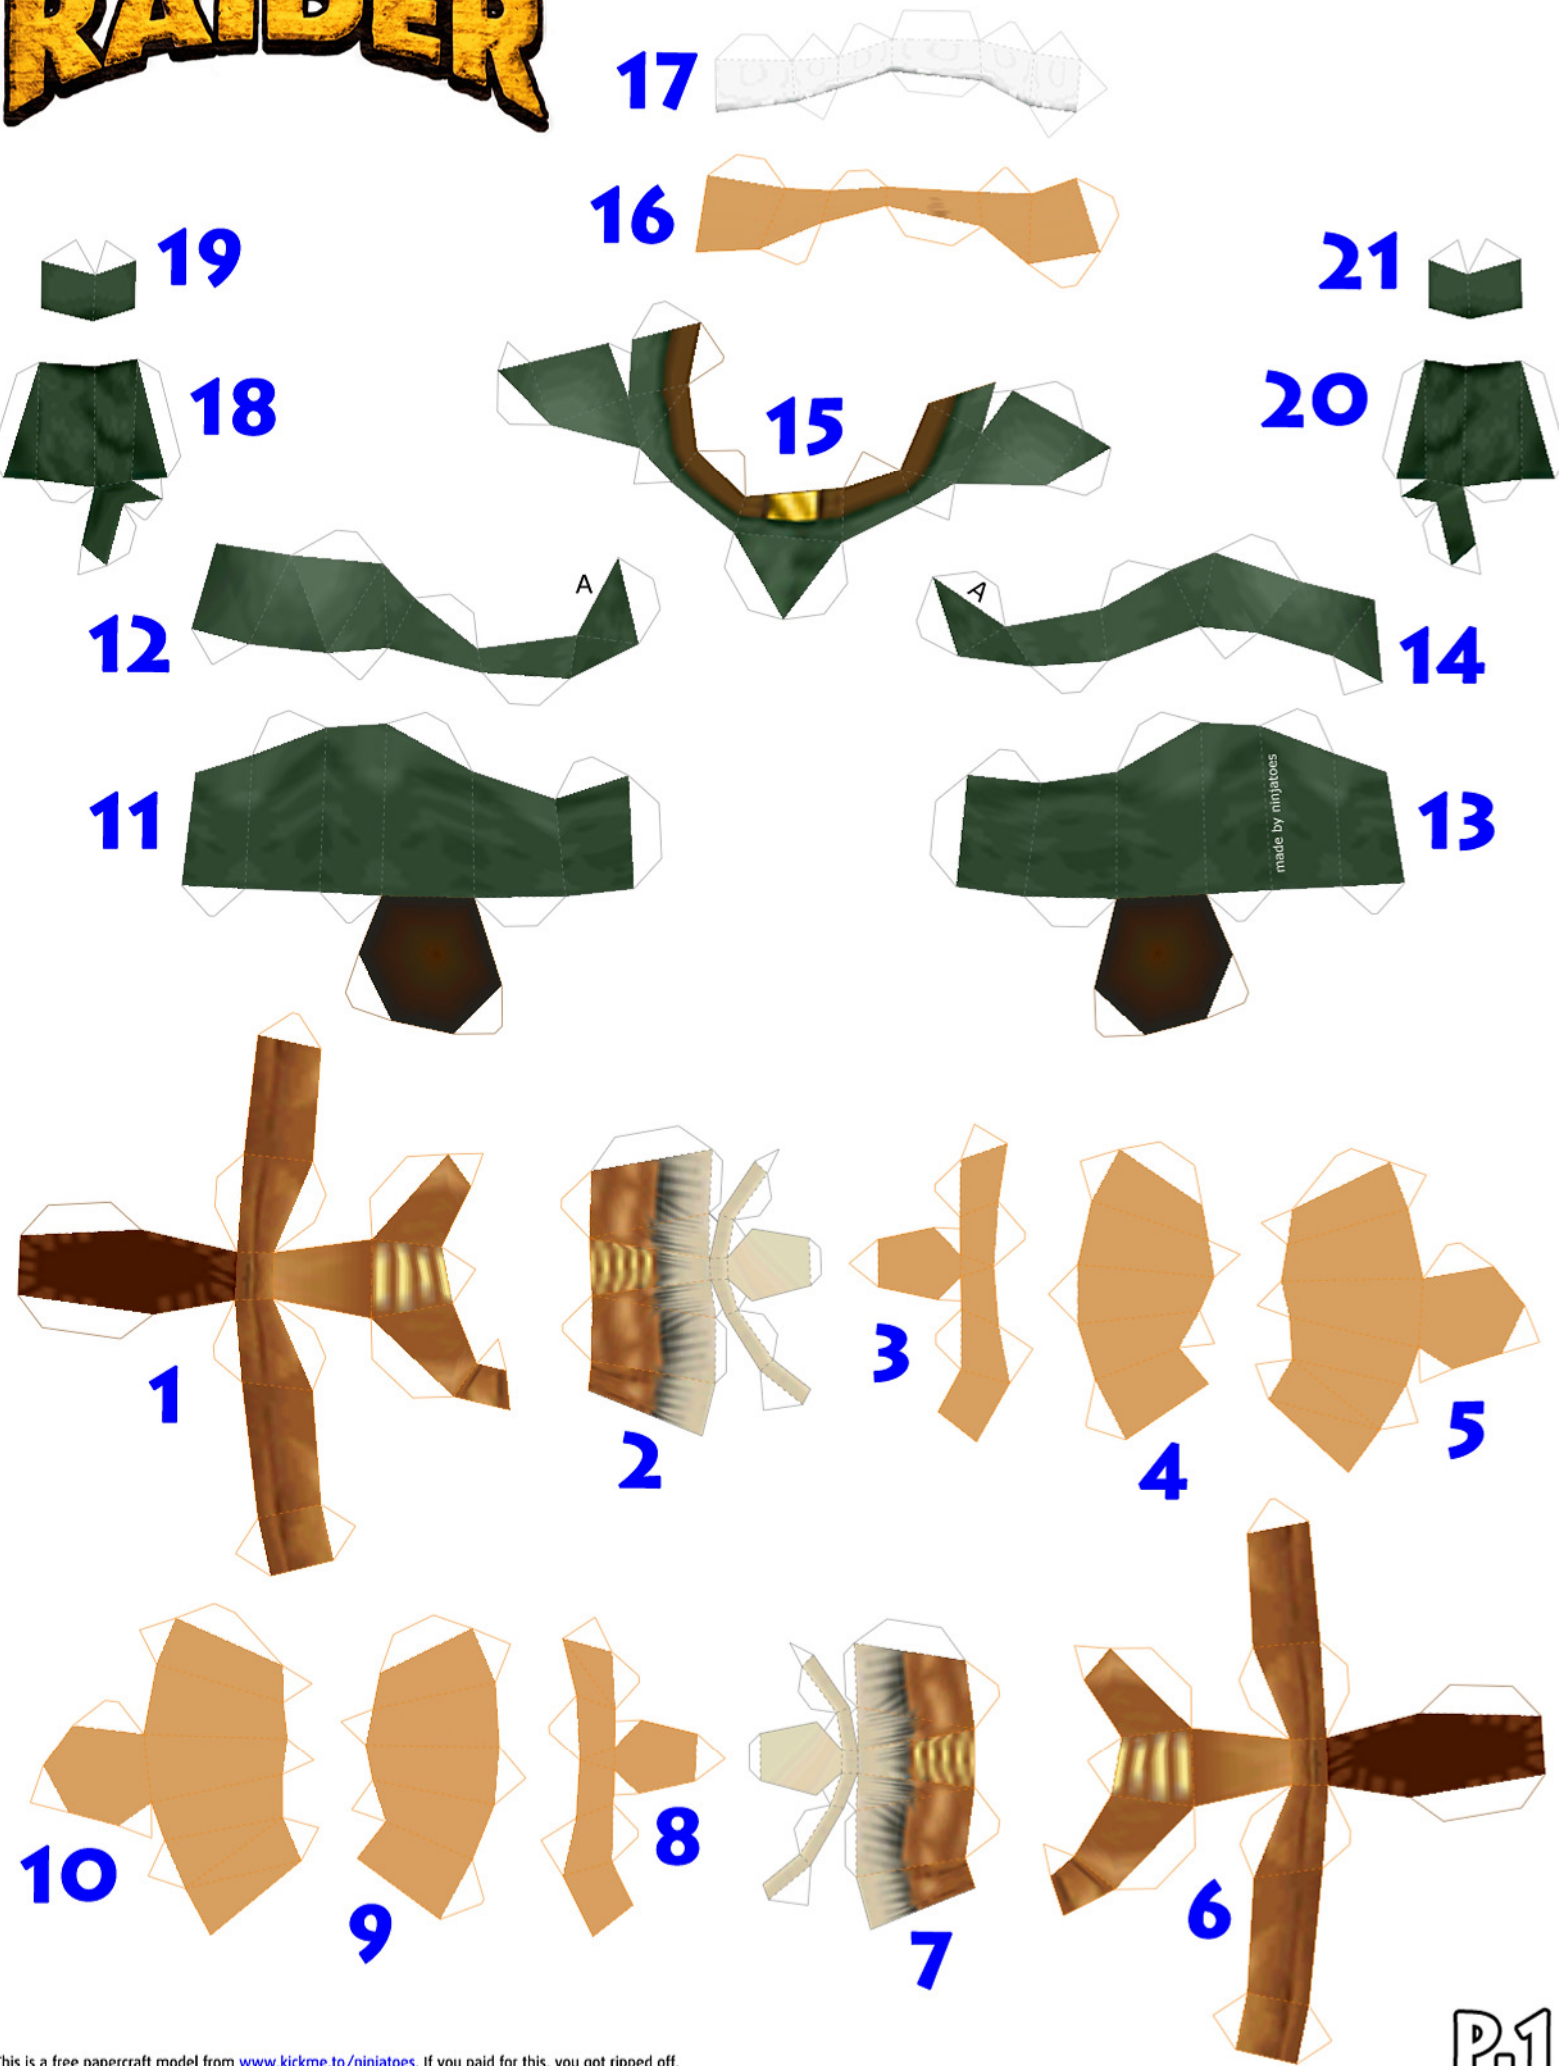

TOMB RAIDER

THE LAST REVELATION "YOUNG LARA" VIGNETTE

42

41

43

dot-dash lines:
fold up (valley fold)

dashed lines:
fold down (mountain fold)

40

39

38

37

36

27

26

28

25

23

32

24

33

22

34

29

35