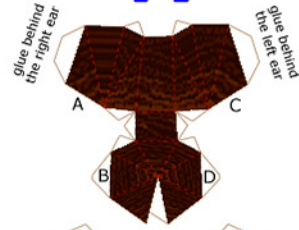

TOMB RAIDER

THE LAST REVELATION "YOUNG LARA" VIGNETTE

42

41

43

dot-dash lines:
fold up (valley fold)

dashed lines:
fold down (mountain fold)

40

39

38

37

36

27

26

28

25