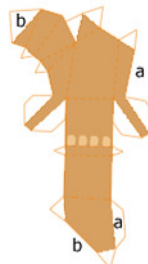

TOMB RAIDER

THE LAST REVELATION "YOUNG LARA" VIGNETTE

42

41

43

dot-dash lines:
fold up (valley fold)

dashed lines:
fold down (mountain fold)

40

23

32

24

33

22

34

29

35