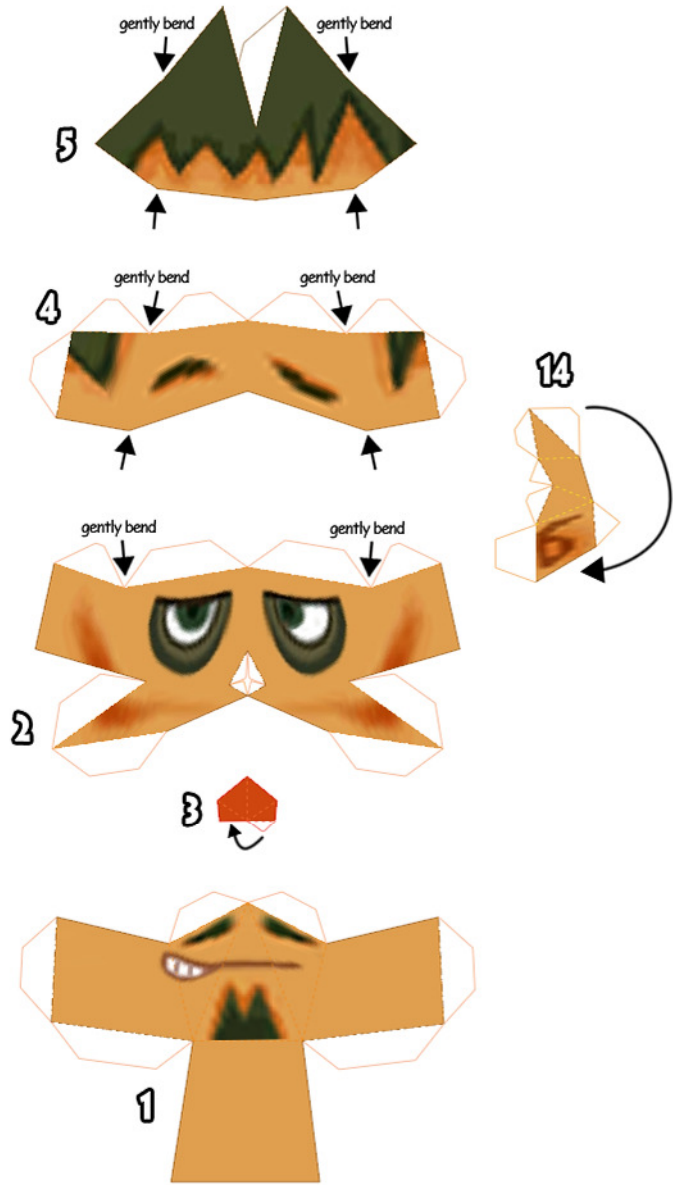

PHANTOM HOURGLASS CAPTAIN LINEBECK

Linebeck might not be the brave adventurer he pretends to be, he is still invaluable to Link. Linebeck helps Link cross the Great Sea aboard his steamship, which he vainly named after himself, the **S.S. Linebeck**.

He is also the one that deciphers the **sea charts** that Link finds in the different temples (of course he doesn't join Link during those dangerous parts of the quest; well *somebody* needs to watch over the ship, right? ;o) allowing them to enter the different regions of the Great Sea.

And he's also the one... Nah, you'll have to find out *that* yourself... ;o)

dot-dash lines:
fold up (valley fold)

dashed lines:
fold down (mountain fold)

38

39