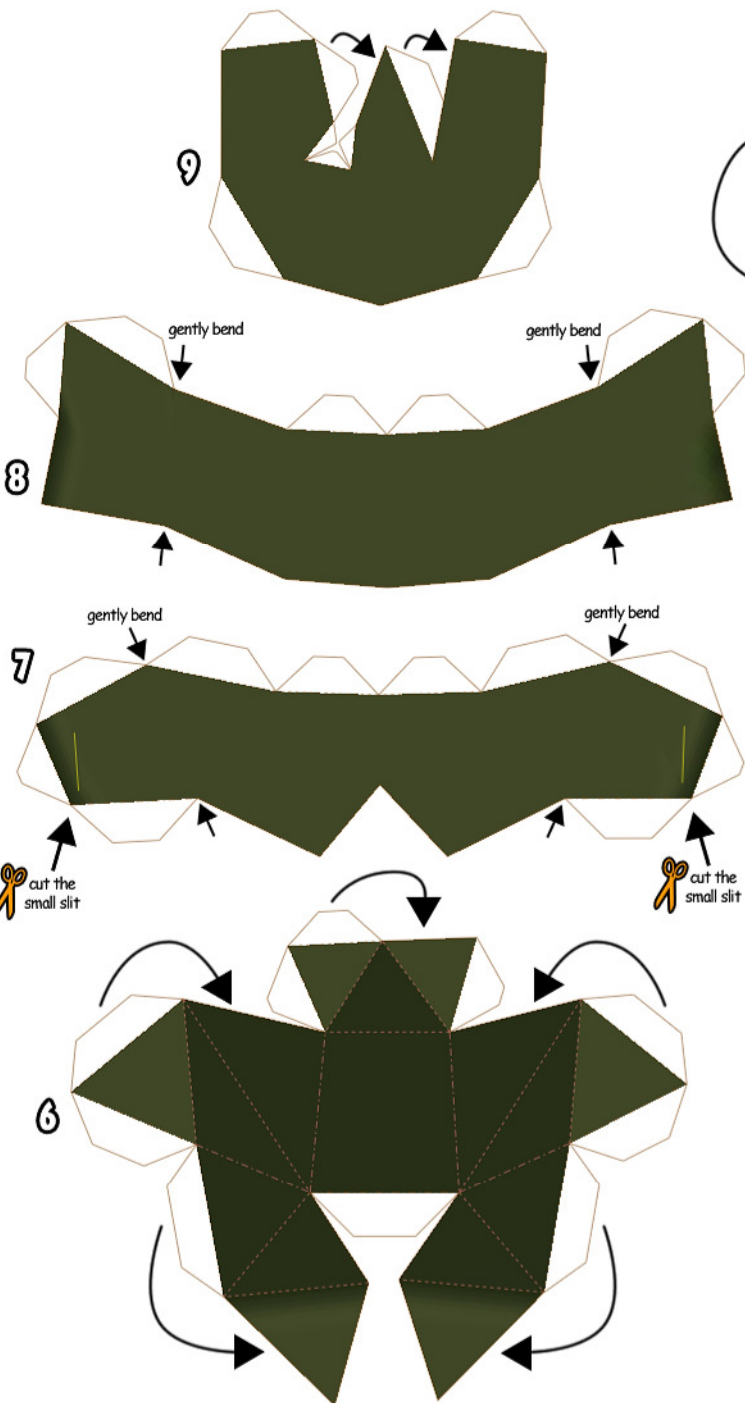

PHANTOM HOURGLASS CAPTAIN LINEBECK

Linebeck might not be the brave adventurer he pretends to be, he is still invaluable to Link. Linebeck helps Link cross the Great Sea aboard his steamship, which he vainly named after himself, the **S.S. Linebeck**.

He is also the one that deciphers the **sea charts** that Link finds in the different temples (of course he doesn't join Link during those dangerous parts of the quest; well *somebody* needs to watch over the ship, right? ;o) allowing them to enter the different regions of the Great Sea.

And he's also the one... Nah, you'll have to find out *that* yourself... ;o)

dot-dash lines:
fold up (valley fold)

dashed lines:
fold down (mountain fold)

38

39