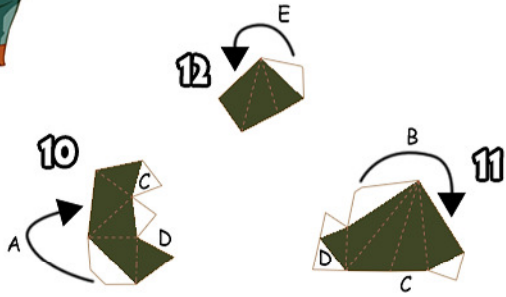

PHANTOM HOURGLASS CAPTAIN LINEBECK

Linebeck might not be the brave adventurer he pretends to be, he is still invaluable to Link. Linebeck helps Link cross the Great Sea aboard his steamship, which he vainly named after himself, the **S.S. Linebeck**.

He is also the one that deciphers the **sea charts** that Link finds in the different temples (of course he doesn't join Link during those dangerous parts of the quest; well *somebody* needs to watch over the ship, right? ;o) allowing them to enter the different regions of the Great Sea.

And he's also the one... Nah, you'll have to find out *that* yourself... ;o)

dot-dash lines:
fold up (valley fold)

dashed lines:
fold down (mountain fold)

38

39